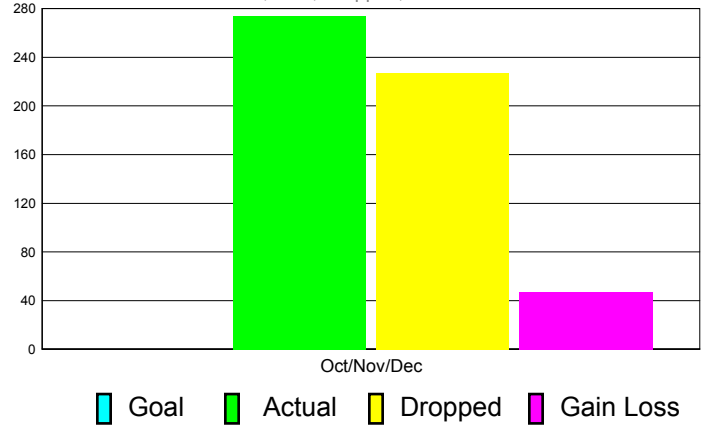

Membership Results 2011-2012

Goal, New, Dropped, Gain/Loss